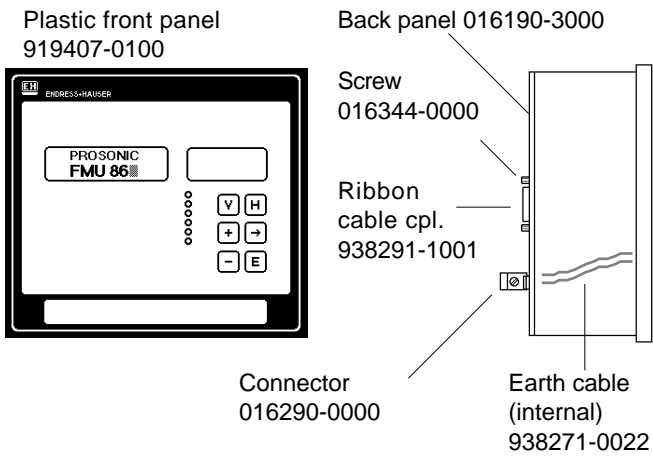

Control module 144 x 144

Control module 19" 21TE

Interface cable 3m
9pol. sub-D-plug-
and socket 1:1
016177-1000

4 pan head screws to
fixing the transformer
016294-0000