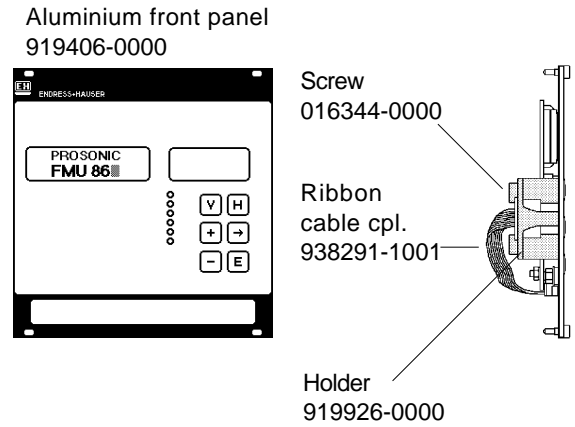

Control module 144 x 144

Control module 19" 21TE

Interface cable 3m
9pol. sub-D-plug-
and socket 1:1
016177-1000

4 pan head screws to
fixing the transformer
016294-0000